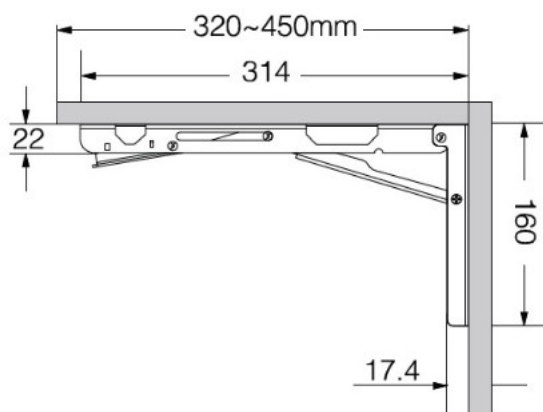

PRODUCT SHEET

Description:

Folding Bracket W/Soft Close, SS-304 Polished, 314mm, Max Load 50 KG pr. Pair, 60.000 Cycles

Item number:

15.11.540-0

Units	Box	Carton	HS Code	Barcode
Pair	1	20	8302420090	 5704866518796

SISO A/S

Mileparken 11
DK-2740 Skovlunde
Denmark
VAT: 24786013

Phone +45 45 830 900

www.siso.dk
siso@siso.dk

Danske Bank
Nytorv Branch
Copenhagen
SWIFT: DABADKKK

Account no.
4180 3112 112936
IBAN Account
DK7230003112112936