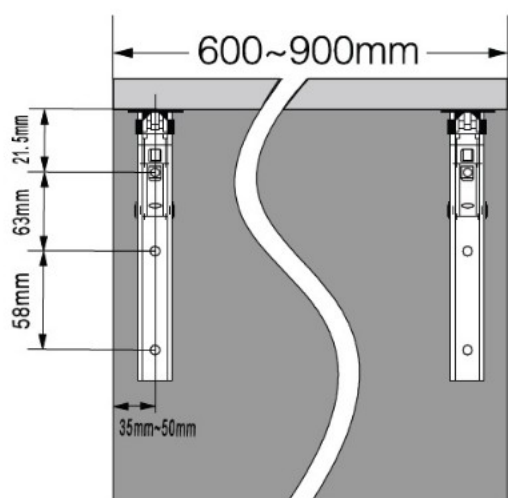

PRODUCT SHEET

Description:

Folding Bracket W/Soft Close, SS-304 Polished, 314mm, Max Load 50 KG pr. Pair, 60.000 Cycles

Item number:

15.11.540-0

Units	Box	Carton	HS Code	Barcode
Pair	1	20	8302420090	 5704866518796

SISO A/S

Mileparken 11
DK-2740 Skovlunde
Denmark
VAT: 24786013

Phone +45 45 830 900

www.siso.dk
siso@siso.dk

Danske Bank
Nytorv Branch
Copenhagen
SWIFT: DABADKKK

Account no.
4180 3112 112936
IBAN Account
DK7230003112112936